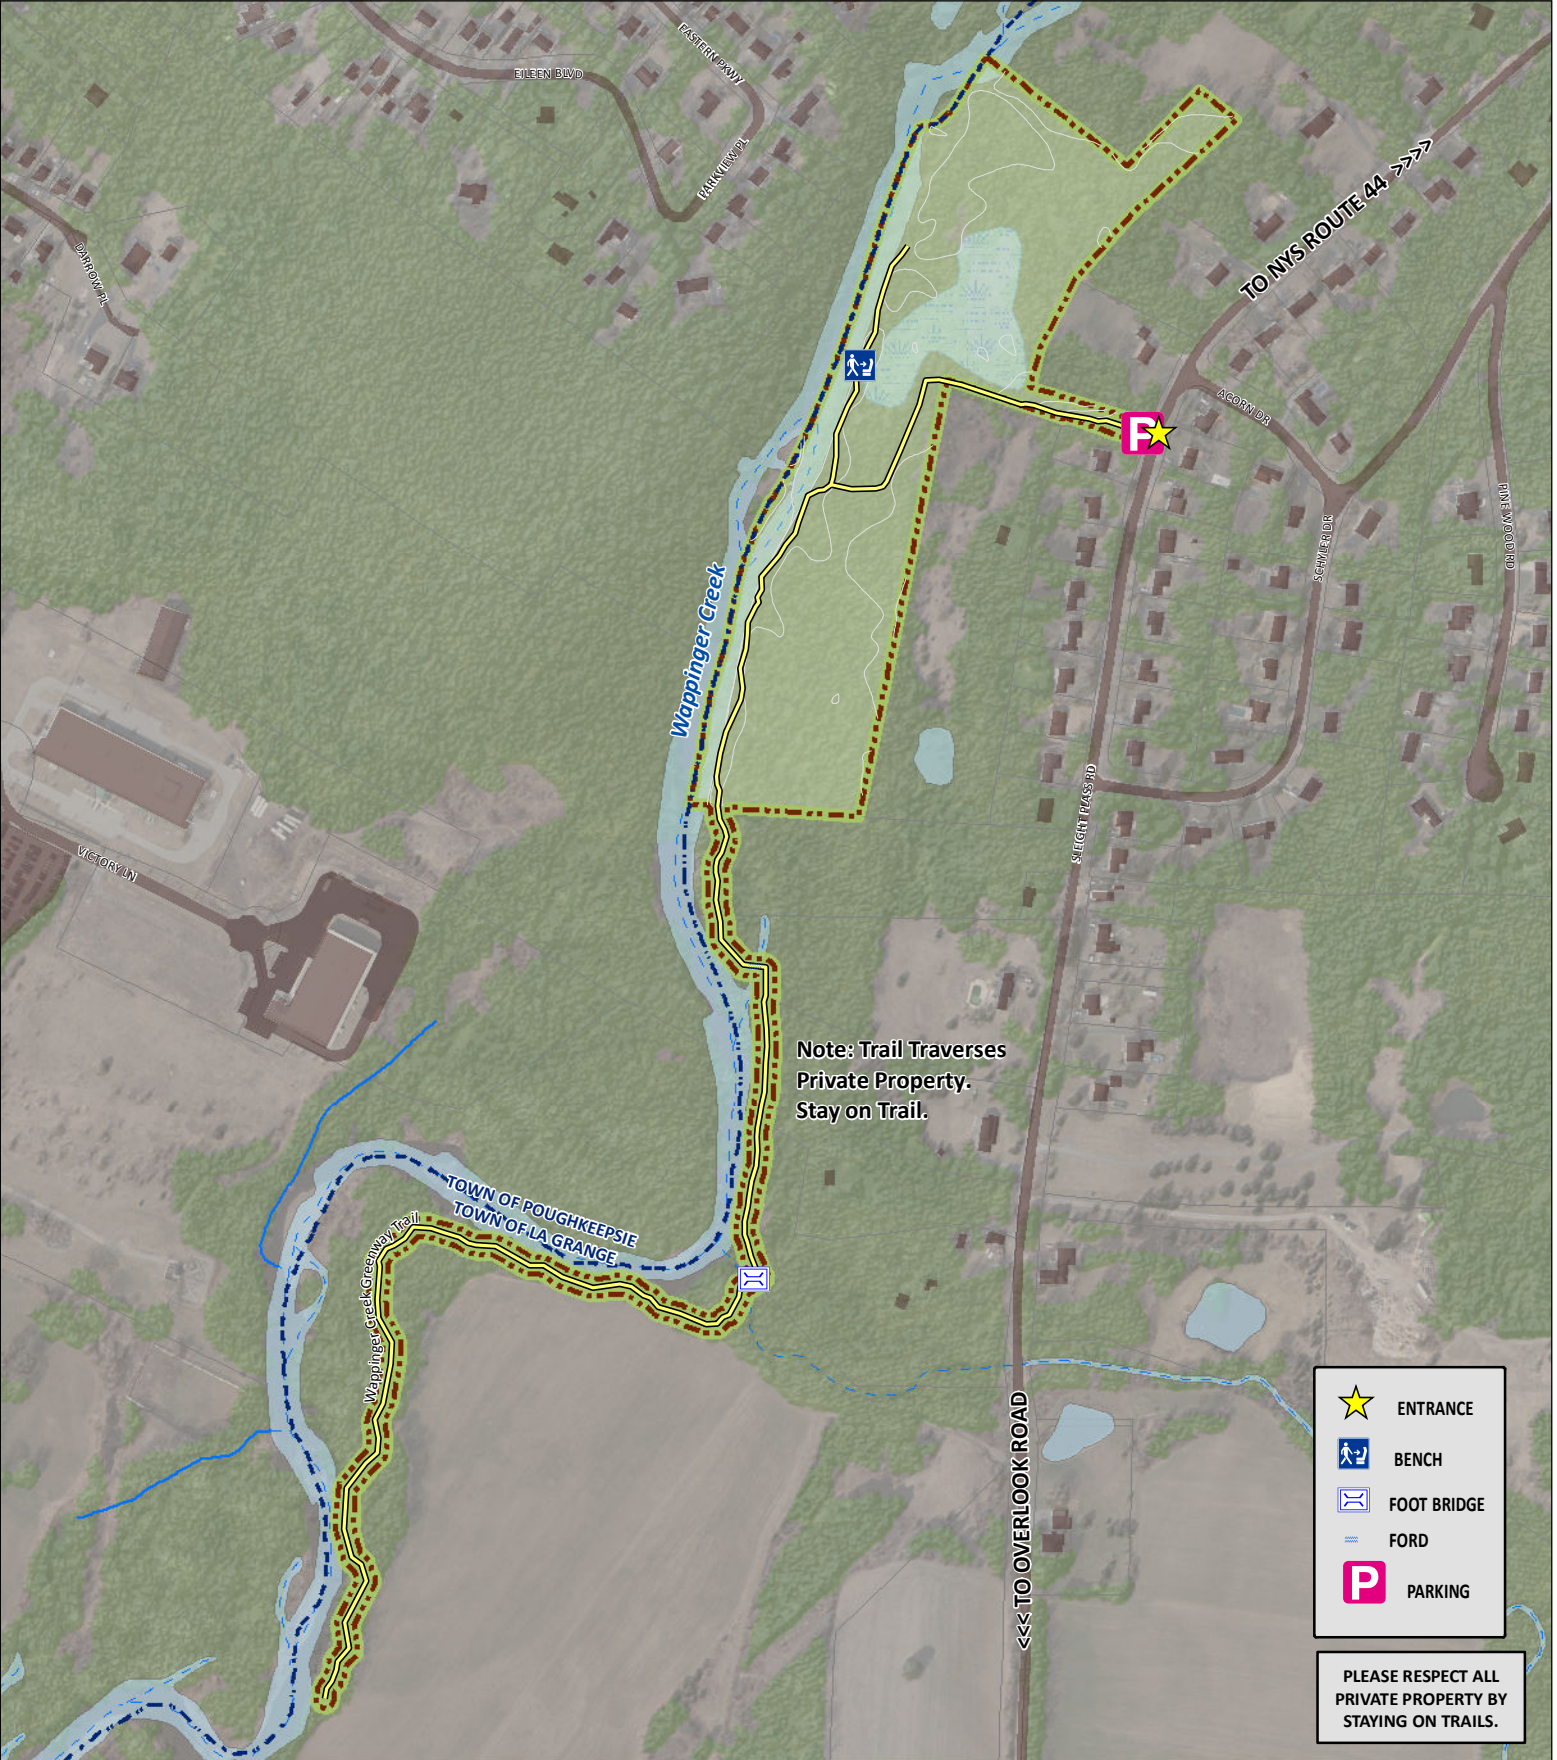

Trail Owner:
Town of LaGrange
Total Trail Length:
1.05 Miles

Wappinger Creek Greenway Trail Map

http://www.lagrangeny.gov/Government/Wappinger_Creek_Greenway_Trail.htm

Address: 91 Sleight Plass Rd
GPS Coordinates:
-73.856073
41.708539

Marcus J. Molinaro
County Executive

Healthy Communities Trails Map Series

Dutchess County Department of Planning and Development
In Partnership with the Dutchess County Department of Behavioral and Community Health
Issued: 4/24/2019